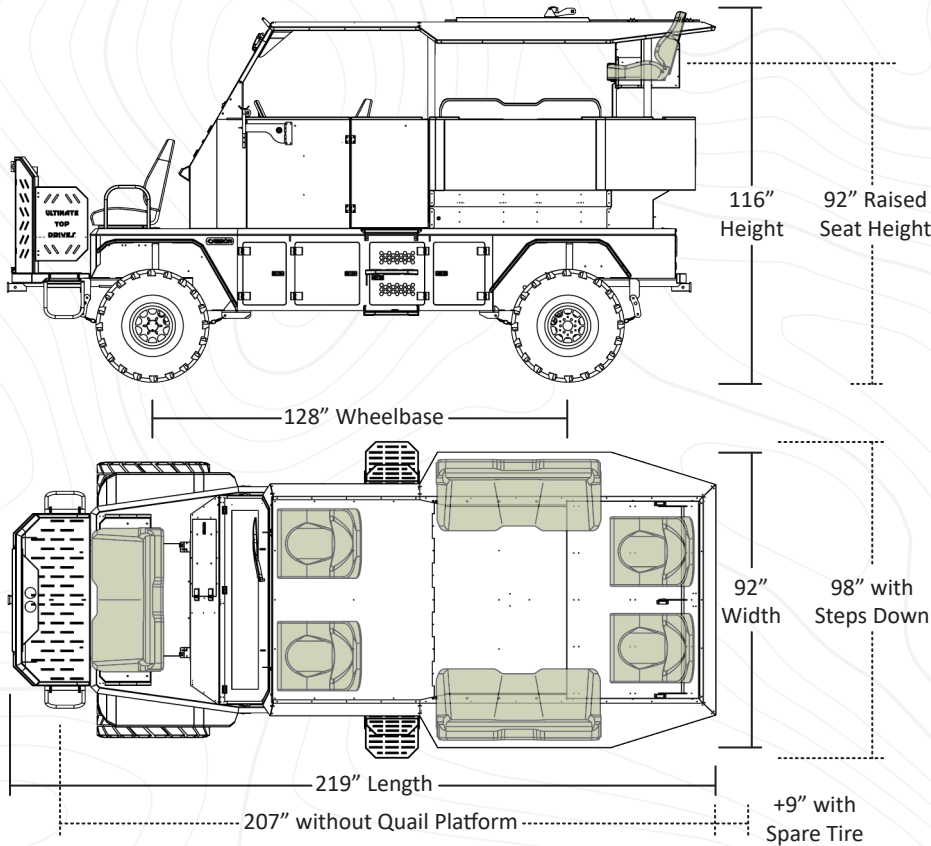

CABRÓN

PREMIUM SAFARI UTV. SEATING FOR UP TO 12.

ULTIMATE TOP DRIVES

REDEFINING THE HUNTING AND OUTDOORS EXPERIENCE.

You asked. We listened! Enjoy the outdoors with even more of your friends. The latest addition to the UTD family, The Cabrón, can be equipped with seating for up to 12, with optional articulating rear seats to afford the commanding view that Ultimate Top Drives vehicles are known for. The Cabrón includes many of the industry-leading features found in our flagship Cabra, and its unique hybrid-electric drivetrain delivers an unparalleled hunting and outdoors experience.

(OPTIONAL EQUIPMENT SHOWN)

RESERVE NOW

CAPACITIES †

- Total Vehicle Load: 2800 lbs.**
(Passengers, gear, harvested game, etc.)
- Passenger Cab: 10 people or 1800 lbs.**
- Quail Seats / Platform (if Equipped):**
2 people or 500 lbs.
- Rear Seat Lift (if Equipped):** 500 lbs. total
- Road Feeders:** 90 lbs. each compartment
- Generator:** 14 gallon fuel capacity
- Gun Racks:**
6 in cab, 2 on quail platform (if equipped)

OTHER SPECS †

- Pure Electric Range:** 40 miles*
- Hybrid Mode Range:** 160 miles*
- Vehicle Top Speed:** 40 MPH; 13 MPH
with people in quail platform seats
- Battery System:** Lithium-Iron Phosphate

DIMENSIONS †

- Vehicle Weight:** 5400 lbs.
- Wheelbase:** 128"
- Length without Quail Platform:** 207"
- Length with Quail Platform:** 219"
(+9" with spare tire and mount)
- Width:** 92"; 98" with steps down
- Height:** 116"
- Rear Seat Raised Height:** 92"
- Rear Seat Vertical Lift:** 30"
- Pedestal Table:** 34" x 20"
- Ground Clearance:** 17.5" (11.5" under axles)
- Water Forging:** 22"